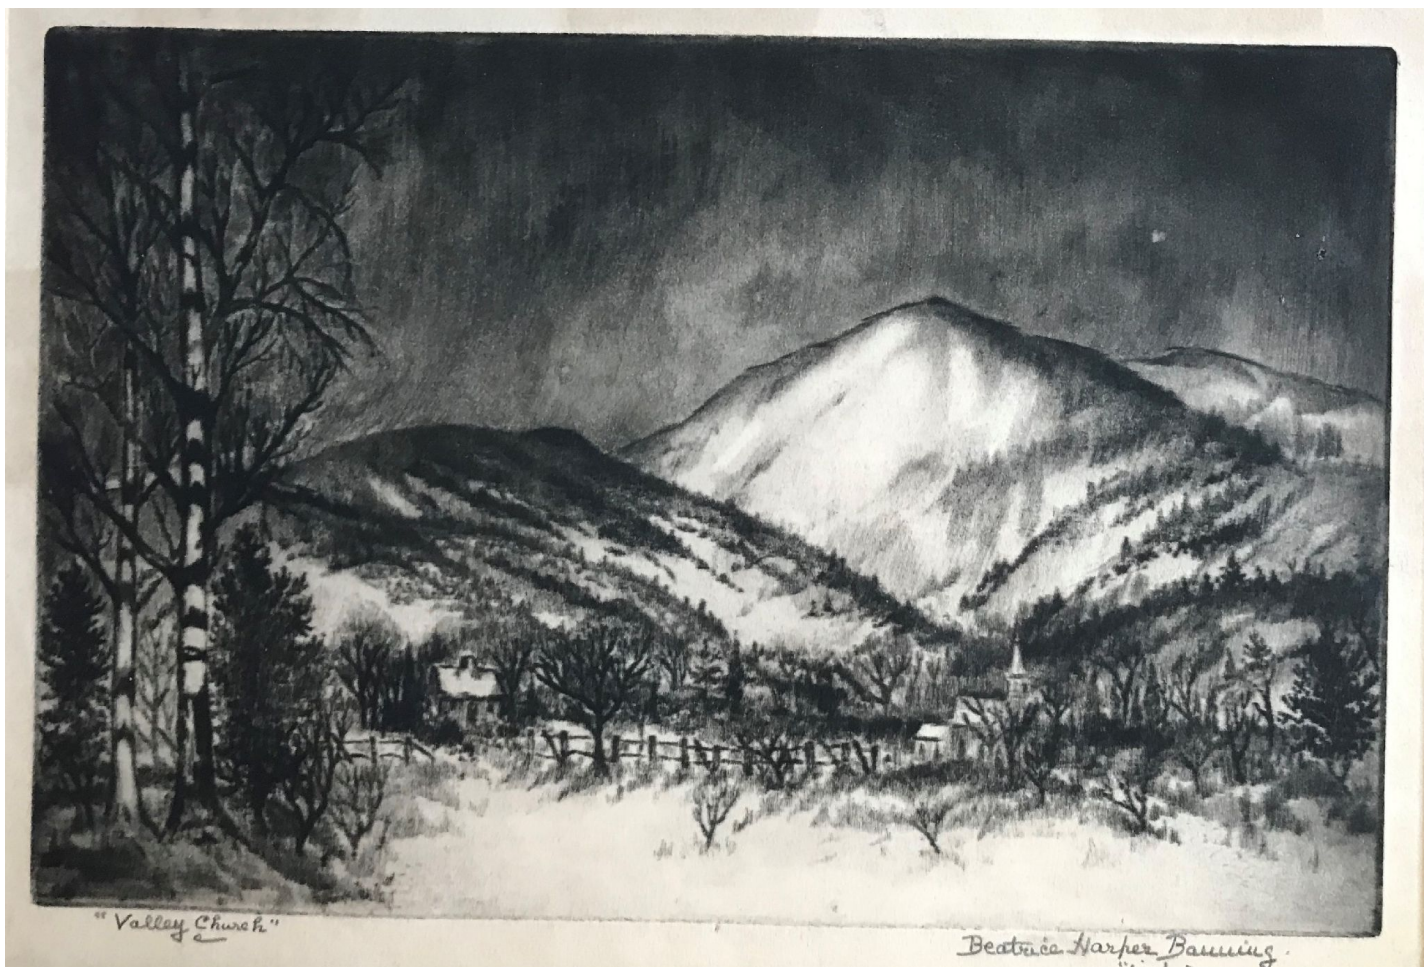

THE COOLEY GALLERY

Beatrice Harper Banning, Valley Church
etching, 5 1/2" x 8 1/2"
JWC 11/07.01, \$350