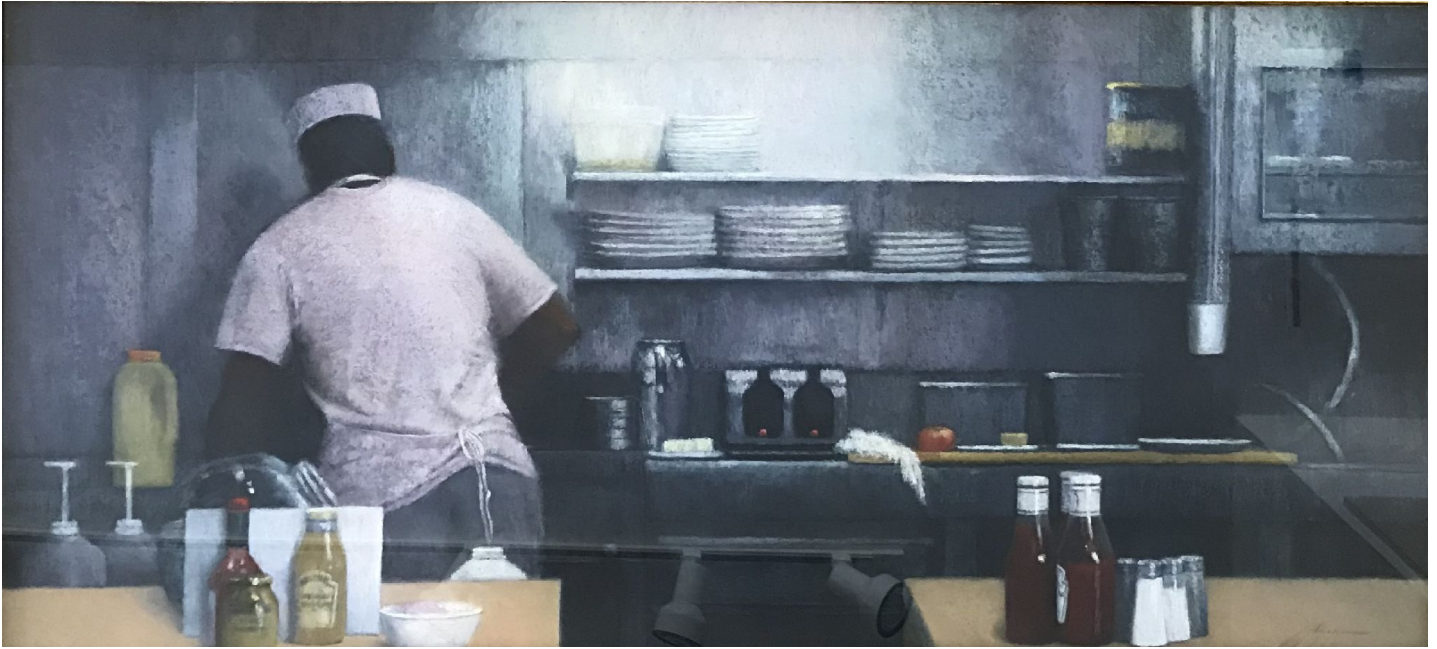

THE COOLEY GALLERY

Laurel B. Friedmann, *Where the Streetcar Turns*
pastel, 16 1/2" x 36 1/2" sight size
MR 0819.06, \$5,500