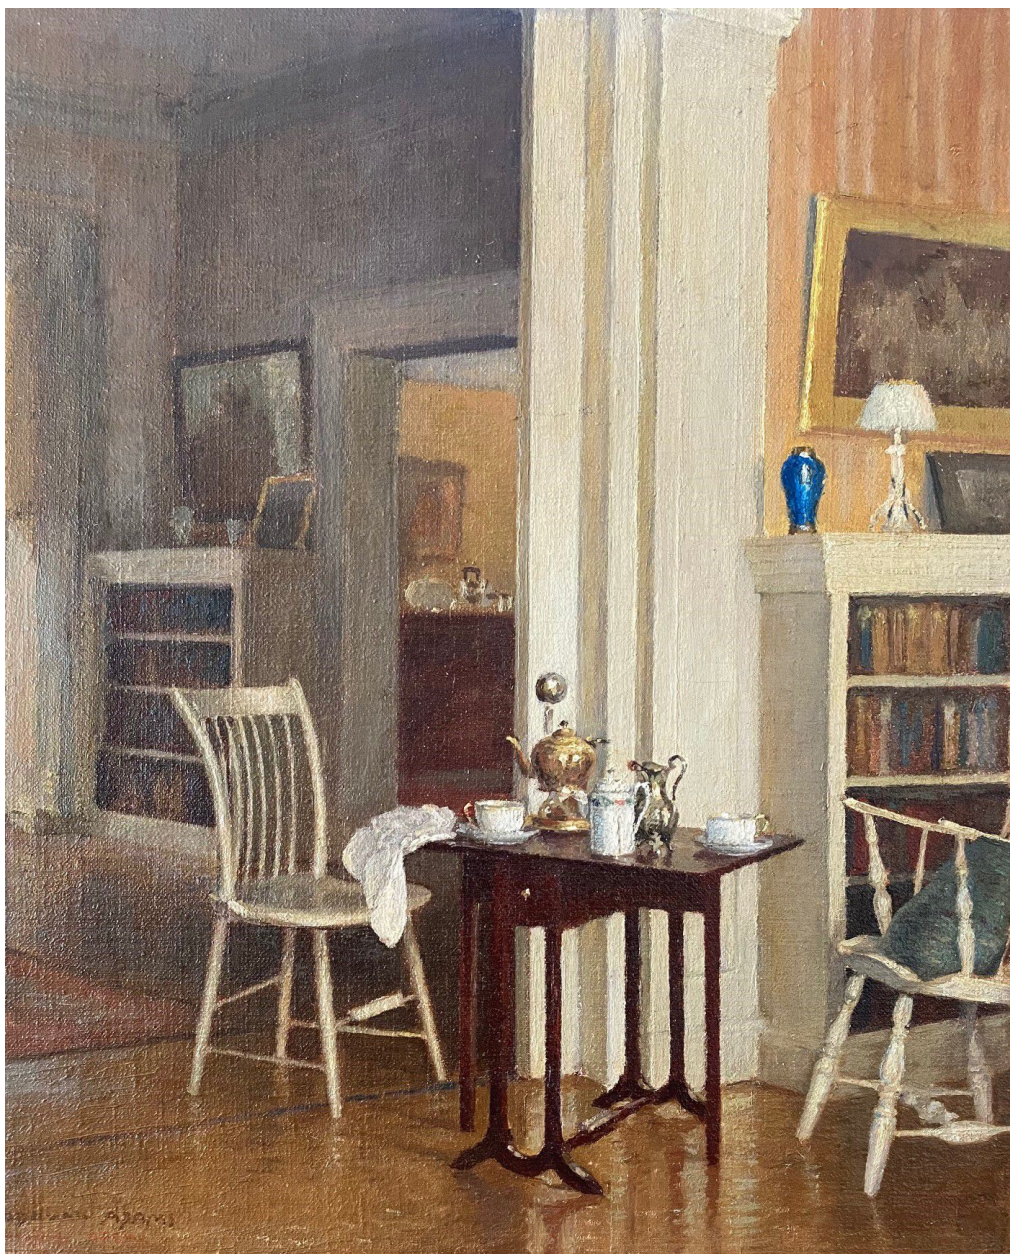

THE COOLEY GALLERY

Woodhull Adams, George Ely Home, Old Lyme
oil on canvas, 16" x 13"
JCA 6569, \$3,500